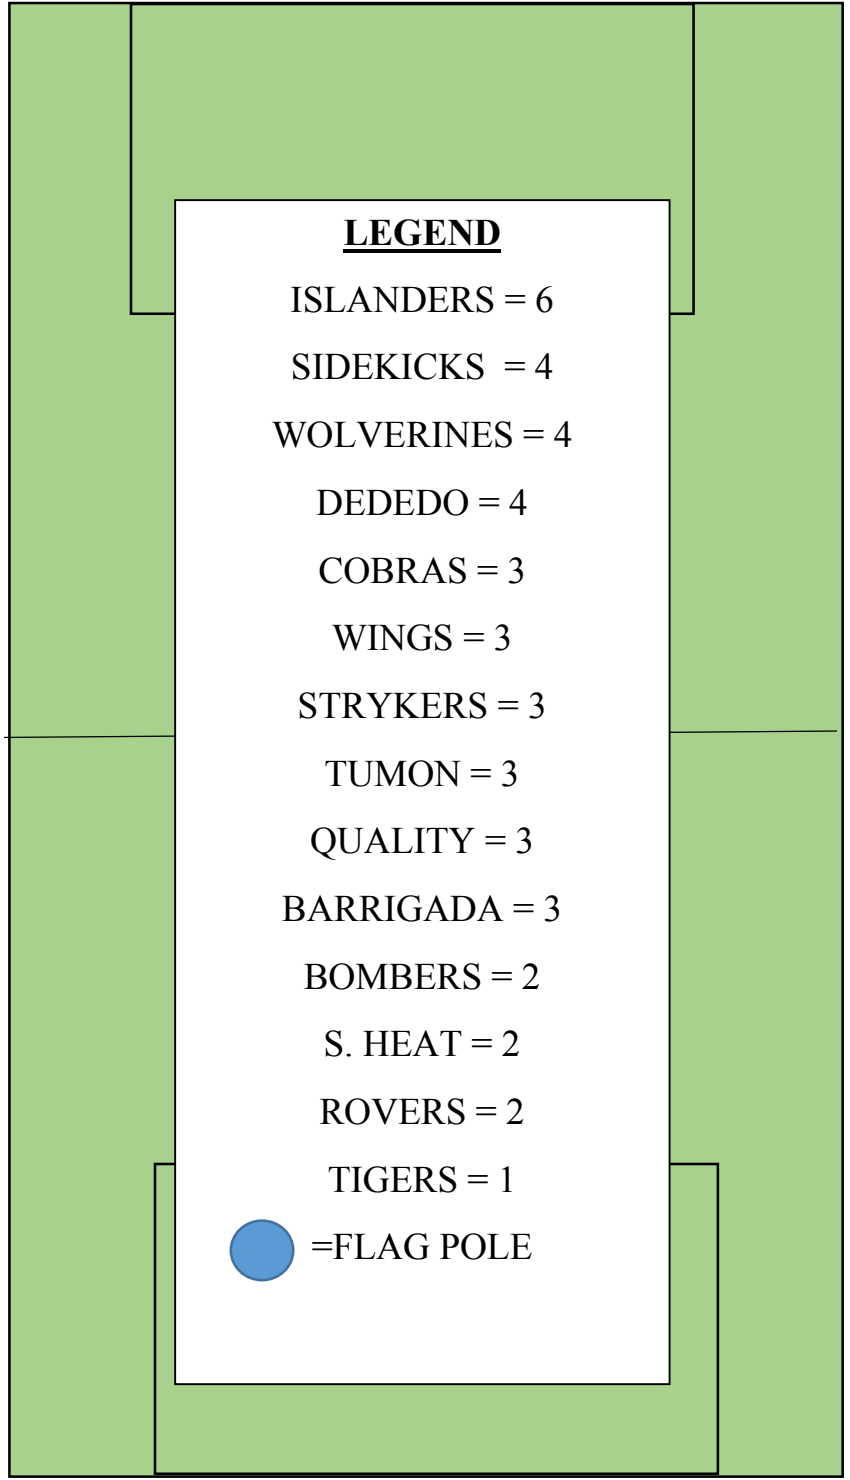

STR STR STR N/A TI SH SH QU QU QU TU TU TU

- 
- DED
- DED
- DED
- DED
- COB
- COB
- COB
- BAR
- BAR
- BAR

- 
- WOL
- WOL
- WOL
- WOL
- BOM
- BOM
- SID
- SID
- SID
- SID

- 
- ISL
- ISL
- ISL
- ISL
- ISL
- ISL

- WIN
- WIN
- WIN
- ROV
- ROV

GATE OPENING

**LEGEND**

ISLANDERS = 6

SIDEKICKS = 4

WOLVERINES = 4

DEDEDO = 4

COBRAS = 3

WINGS = 3

STRYKERS = 3

TUMON = 3

QUALITY = 3

BARRIGADA = 3

BOMBERS = 2

S. HEAT = 2

ROVERS = 2

TIGERS = 1

● =FLAG POLE